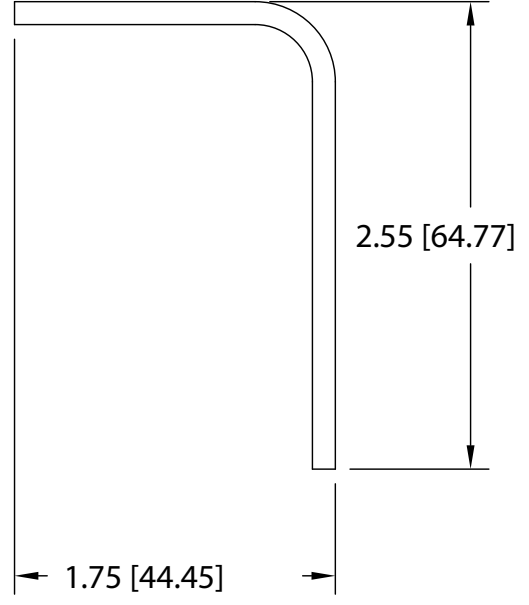

R1.75 [R44.45]  
(BOOSTER MOUNTING CL)

Ø17/64 MOUNTING HOLES