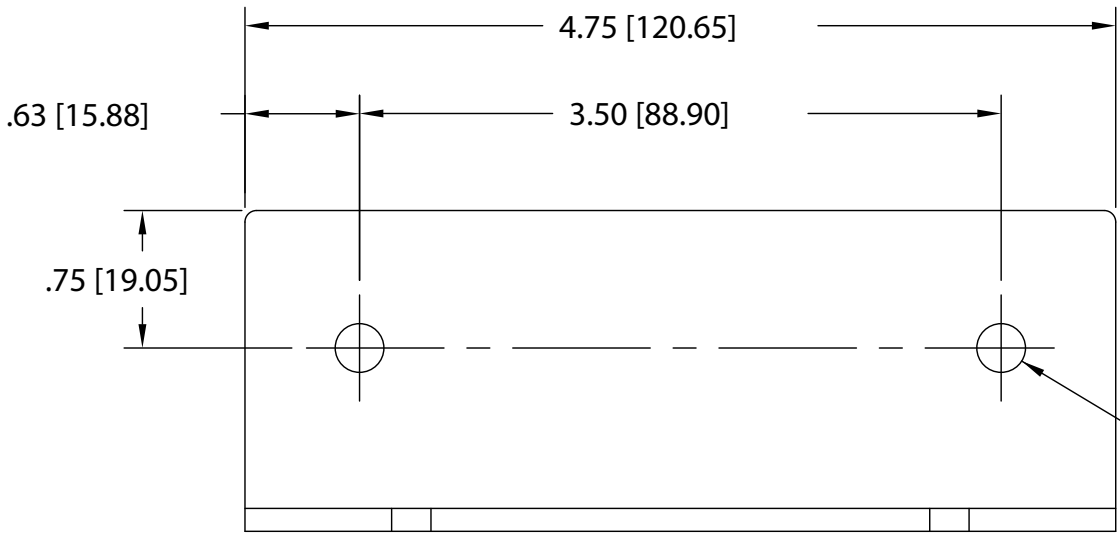

R1.75 [R44.45]  
(BOOSTER MOUNTING CL)

Ø17/64 MOUNTING HOLES